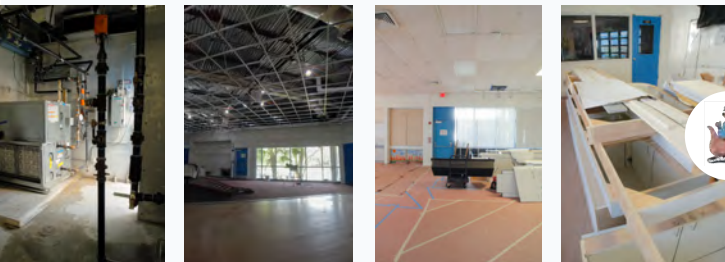

WINSTON PARK ELEMENTARY SCHOOL

Ceiling improvements are being made in the Music Room, while air handling units are being installed in both the Music and Art Rooms.

We would like to thank our SMART Team and the contractors who have remained hard at work on our school campuses throughout the Covid-19 pandemic. Though we remain committed to providing BCPS students and staff with enhanced learning environments, the health and safety of our team remains a priority. All guidelines provided by the CDC and other health professionals are currently in place to ensure that we can continue to strive for a SMART Future under the safest possible conditions. We appreciate the support of the community as we aim to follow through with our commitments during this time.