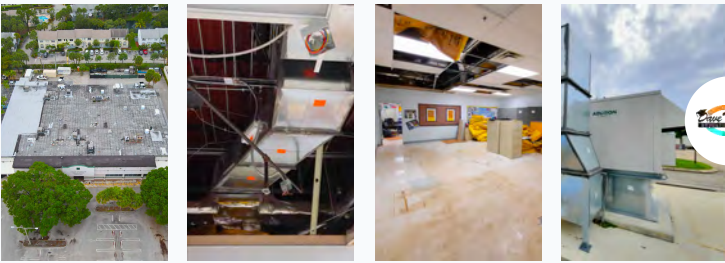

SCHOOL SPOTLIGHT BLANCHE ELY HIGH SCHOOL

Renovations at Blanche Ely High School are approaching the finish line with all work underway or complete. Renovations have been made to its Media Center, outdoor dining structure, and locker room, as well as several HVAC, ADA, and STEM Lab improvements across campus. Remaining work includes additional STEM Lab, restroom, HVAC, roofing, and fire sprinkler improvements in Buildings 1, 2, and 17 respectively. The school has for some time now completed both its School Choice Enhancement Program and the Athletics portion of the SMART Program with the renovation of its weight room and track.

PUBLISHED AUGUST 2021

FEATURED PRIMARY RENOVATIONS

DAVE THOMAS EDUCATION CENTER - EAST

Roofing repairs have begun on Building 1 as HVAC installations continue in other parts of the campus.

DEERFIELD BEACH HIGH SCHOOL