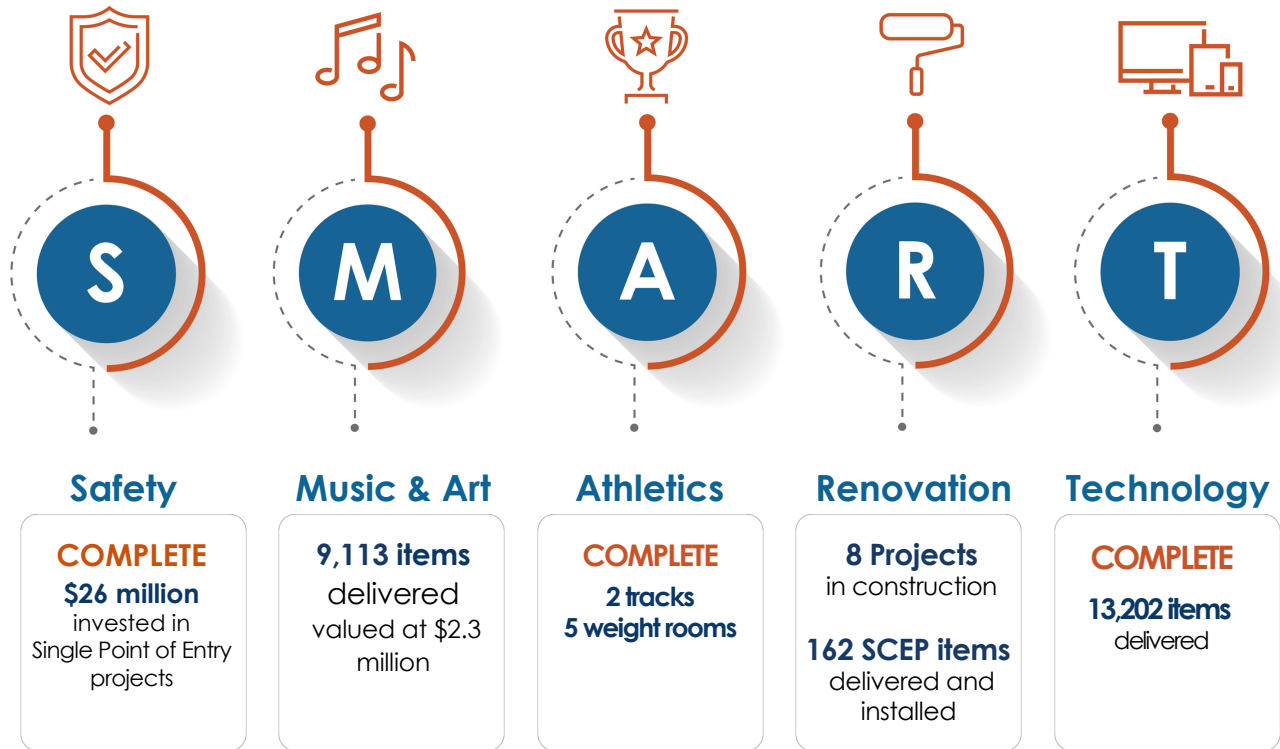

SMART by the Numbers | **District 7**

STAY INFORMED!

Visit bcpsmartfutures.com

EMAIL

SMARTFutures@BrowardSchools.com

FOLLOW US!

@BCPS SMART

/BCPSSMART

**8 SCHOOLS
IN CONSTRUCTION**

- Atlantic Technical High School & Technical College
- Atlantic West Elementary School
- **Blanche Ely High School**
- **Bright Horizons Center**
- C. Robert Markham Elementary School
- Charles Drew Elementary School
- Charles Drew Family Resource Center
- Coconut Creek Elementary School
- Coconut Creek High School
- Cresthaven Elementary School
- Cross Creek School
- Crystal Lake Middle School
- Cypress Run Education Center
- **Dave Thomas Education Center- East**
- Dave Thomas Education Center- West
- Deerfield Beach Elementary School
- Deerfield Beach High School**
- Deerfield Beach Middle School
- Deerfield Park Elementary School
- **Liberty Elementary School**
- Lyons Creek Middle School
- Margate Elementary School**
- Margate Middle School
- Monarch High School
- **Norcrest Elementary School**
- Palmview Elementary School
- Park Ridge Elementary School
- **Pompano Beach Elementary School**
- Pompano Beach High School
- **Pompano Beach Middle School**
- **Quiet Waters Elementary School**
- Sanders Park Elementary Magnet School
- Tedder Elementary School
- Tradewinds Elementary School
- Winston Park Elementary School

*Bold schools are in construction

**Blue Schools are completed

**The scopes of work for some projects have been separated to improve timing and efficiency. This may lead to a school being counted more than once in data provided.