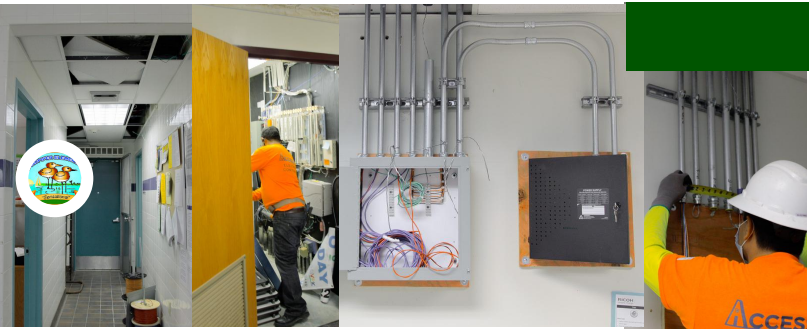

In addition to music room renovations at Embassy Creek Elementary School, air handling units and chilled water piping replacements are also in progress.

EVERGLADES ELEMENTARY SCHOOL

Lightweight concrete has been poured for the roofing of Building 1 at Everglades Elementary School. Test and balance for the new HVAC upgrades have been completed.

SANDPIPER ELEMENTARY SCHOOL

Fire alarm conduits have been installed at Sandpiper Elementary School, with the system's wiring is currently underway.

Next up: HVAC improvements.

In the midst of Covid-19, we would like to thank our SMART Team and our contractors who have remained hard at work on our school campuses. Though we remain committed to providing BCPS students and staff with enhanced learning environments, the health and safety of our team is essential. All guidelines provided by the CDC and other health professionals are currently in place to ensure that we can continue to strive for a SMART Future under the safest possible conditions. We appreciate the support of the community as we aim to follow through with our commitments during this uncertain time.