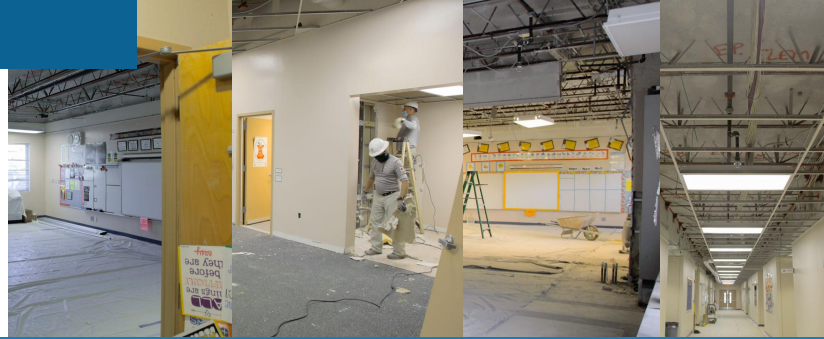

34

SCHOOLS UNDERWAY OR COMPLETE

24 SCHOOLS COMPLETE

7 SCHOOLS IN IMPLEMENTATION

3 SCHOOLS IN PLANNING/DESIGN

SPOTLIGHT ON SCEP: DAVIE ELEMENTARY SCHOOL

Teachers often go to the Teachers' Lounge to decompress after school, grab a cup of coffee in between classes, or enjoy their lunch break. Among the new amenities in the upgraded teachers lounge at Davie Elementary School are leather chairs, a conference table, new cabinets and a presentation board.

OTHER ITEMS PURCHASED INCLUDE:

Laptops, desktops, Earthwalk carts, printers, reading tables, cafeteria system upgrades, stage curtains, classroom rugs, iPads, HDMI cords and a Recordex

FEATURED PRIMARY RENOVATIONS

EAGLE POINT ELEMENTARY SCHOOL

Contractors have recently arrived on campus and have already begun demolishing the media center and art room in preparation for renovations.

EMBASSY CREEK ELEMENTARY SCHOOL

In addition to music room renovations at Embassy Creek Elementary School, air handling units and chilled water piping replacements are also in progress.

EVERGLADES ELEMENTARY SCHOOL

Lightweight concrete has been poured for the roofing of Building 1 at Everglades Elementary School. Test and balance for the new HVAC upgrades have been completed.