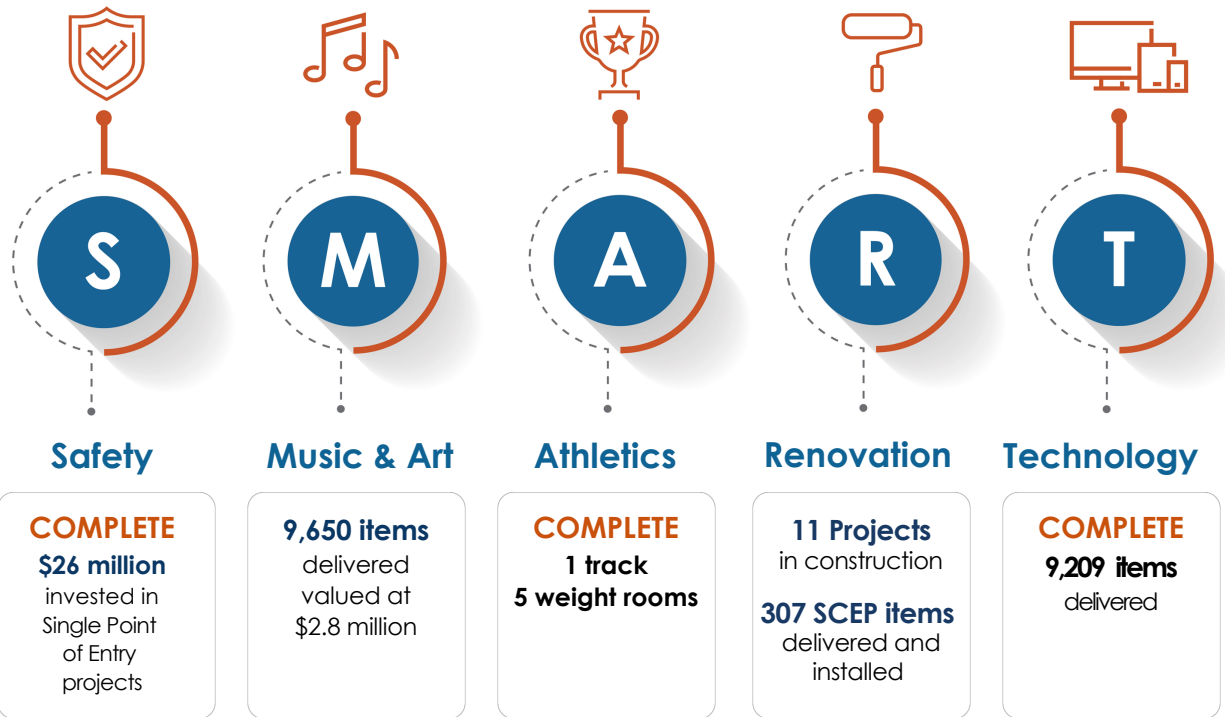

SMART by the Numbers | **District 5**

STAY INFORMED!

Visit bcpsmartfutures.com

EMAIL

SMARTFutures@BrowardSchools.com

FOLLOW US!

@BCPS SMART

/BCPSSMART

**11 SCHOOLS
IN CONSTRUCTION**

- **Atlantic Technical College, Arthur Ashe, Jr. Campus**
- Bair Middle School
- **Banyan Elementary School**
- Boyd H. Anderson High School
- Broward Estates Elementary School
- **Castle Hill Elementary School**
- **Dillard 6 12 School**
- Dillard Elementary School
- Discovery Elementary School
- Dr. Martin Luther King, Jr. Montessori Academy
- Endeavour Primary Learning Center
- Horizon Elementary School
- Larkdale Elementary School
- **Lauderdale Lakes Middle School**
- Lauderdale Manors Early Learning and Resource Center
- **Lauderhill 6 12 STEM MED Magnet School**
- **Lauderhill Community School at Park Lakes Learning Center (f.k.a: Castle Hill Annex)**
- **Lauderhill Paul Turner Elementary School**
- **Mirror Lake Elementary School**
- North Fork Elementary School
- Oriole Elementary School
- Park Lakes Elementary School
- Parkway Middle School
- Peters Elementary School
- **Piper High School**
- Plantation Elementary School
- Plantation High School
- Plantation Middle School
- **Rock Island Elementary School**
- Royal Palm STEM Museum Magnet (f.k.a. Royal Palm Elementary School)
- **Sunland Park Academy**
- Thurgood Marshall Elementary School
- Village Elementary School
- **Walker Elementary School**
- Welleby Elementary School
- Westpine Middle School
- **William E. Dandy Middle School**
- Wingate Oaks Center

***Bold schools are in construction**
*Blue schools are complete