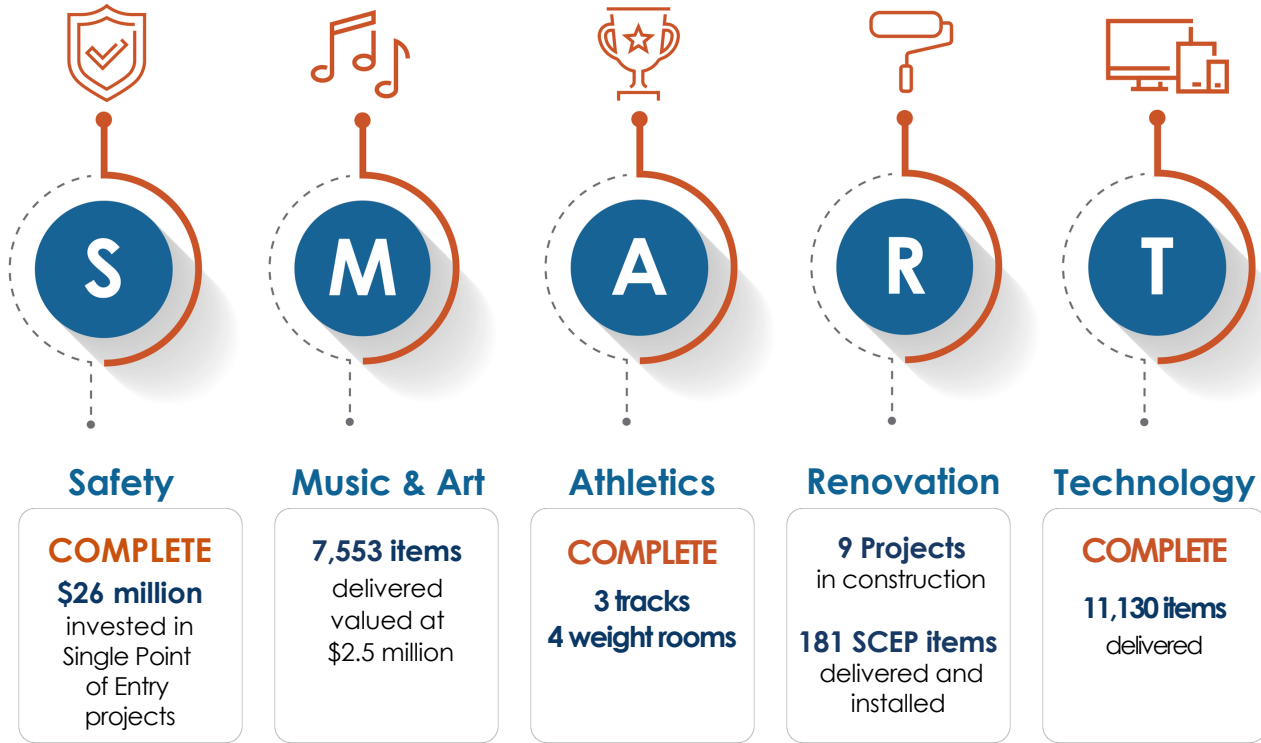

SMART by the Numbers | **District 2**

STAY INFORMED!

Visit bcpsmartfutures.com

EMAIL

SMARTFutures@BrowardSchools.com

FOLLOW US!

@BCPS_SMART

/BCPSSMART

**9 SCHOOLS
IN CONSTRUCTION**

- Chapel Trail Elementary School
- Charles W. Flanagan High School
- Coconut Palm Elementary School
- Coral Cove Elementary School
- Dolphin Bay Elementary School
- Everglades High School
- Fairway Elementary School
- Glades Middle School
- Hawkes Bluff Elementary School
- Lakeside Elementary School
- Miramar High School
- New Renaissance Middle School
- Palm Cove Elementary School
- Panther Run Elementary School
- Pembroke Lakes Elementary School
- Pines Lakes Elementary School
- Pines Middle School
- **Sea Castle Elementary School**
- **Silver Lakes Elementary School**
- Silver Palms Elementary School
- Silver Shores Elementary School
- Silver Trail Middle School
- **Sunset Lakes Elementary School**
- Sunshine Elementary School
- Walter C. Young Middle School
- **West Broward High School**
- Whispering Pines Education Center

***Bold schools are in construction**
*Blue schools are complete