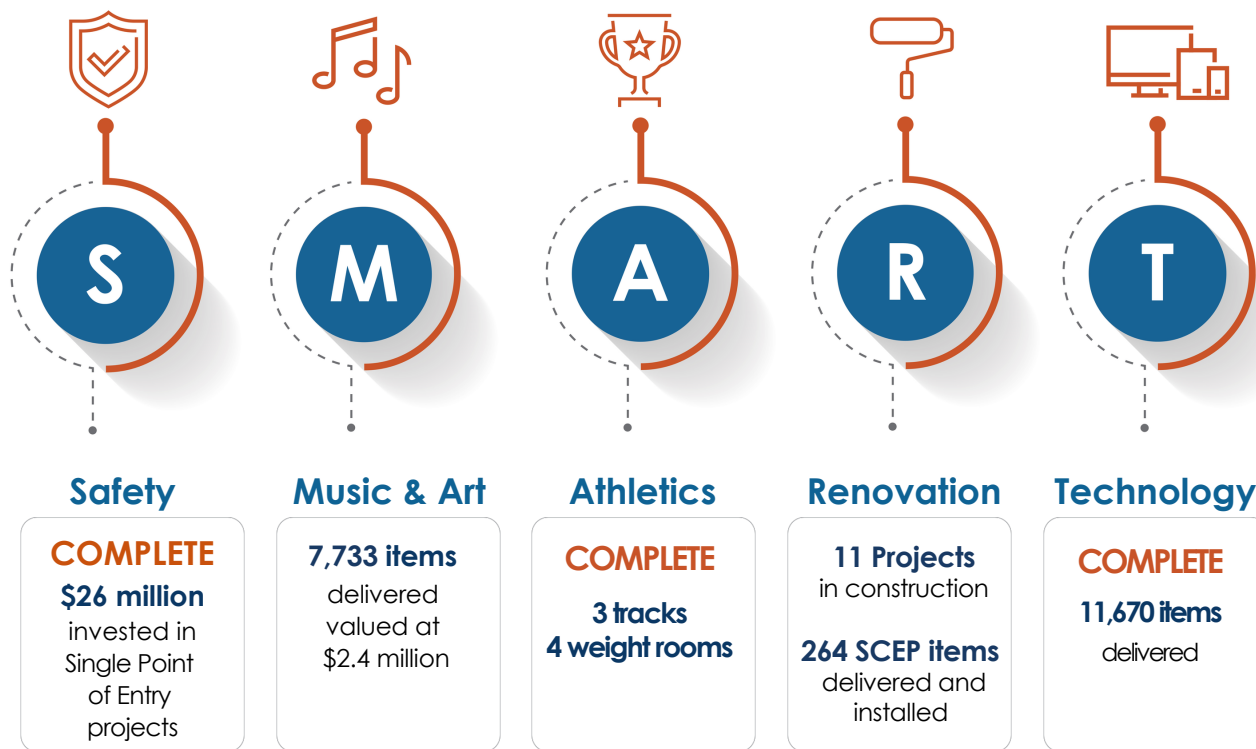

SMART by the Numbers | **District 1**

STAY INFORMED!

Visit bcpsmartfutures.com

EMAIL

SMARTFutures@BrowardSchools.com

FOLLOW US!

@BCPS SMART

/BCPSSMART

**11 SCHOOLS
IN CONSTRUCTION**

- **Annabel C. Perry Pre K-8**
- Apollo Middle School
- Attucks Middle School**
- Beachside Montessori Village
- Boulevard Heights Elementary School
- **Colbert Museum Magnet (f.k.a. Colbert Elementary School)**
- Collins Elementary School
- Dania Elementary School
- Driftwood Elementary School
- Driftwood Middle School
- Gulfstream Academy of Hallandale Beach K 8 (f.k.a. Hallandale Elementary School)
- **Gulfstream Academy of Hallandale Beach K 8 (f.k.a. Hallandale Adult & Community Center)**
- Gulfstream Early Learning Center of Excellence
- Hallandale Magnet High School
- Henry D. Perry Education Center
- Hollywood Central Elementary School
- Hollywood Hills Elementary School
- **Hollywood Hills High School**
- **Hollywood Park Elementary School**
- **Lake Forest Elementary School**
- Lanier James Education Center
- Mary M. Bethune Elementary School
- McArthur High School**
- McNicol Middle School
- Miramar Elementary School
- **Oakridge Elementary School**
- Olsen Middle School
- Orange Brook Elementary School
- Pasadena Lakes Elementary School
- **Pembroke Pines Elementary School**
- Sheridan Hills Elementary School
- Sheridan Park Elementary School
- Sheridan Technical College
- South Broward High School
- **Stirling Elementary School**
- **The Quest Center**
- Watkins Elementary School
- **West Hollywood Elementary School**

***Bold schools are in construction**

**Blue schools are complete

**The scopes of work for some projects have been separated to improve timing and efficiency. This may lead to a school being counted more than once in data provided.