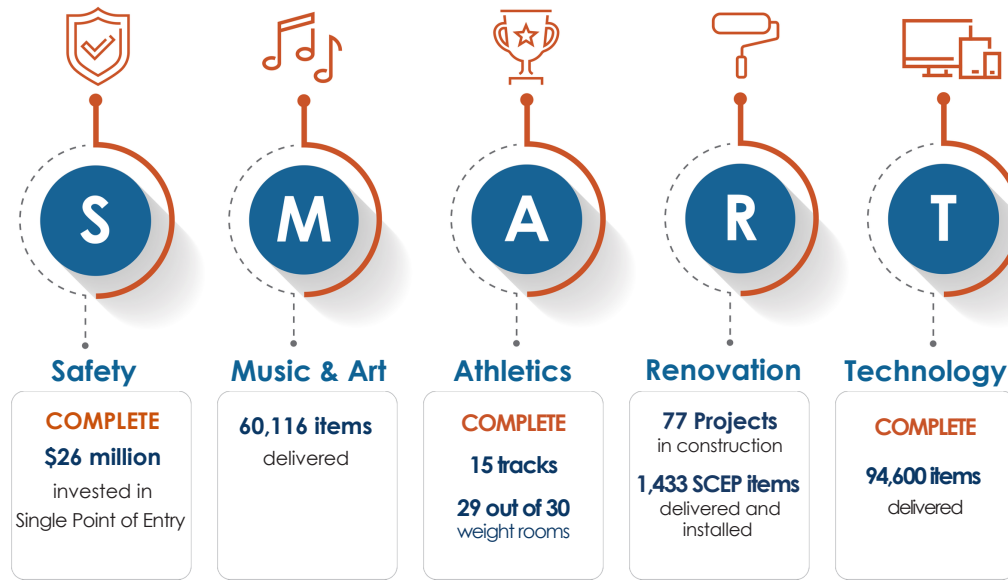

SMART by the Numbers | **Countywide**

In the midst of Covid 19, we would like to thank our SMART Team and our contractors who have remained hard at work on our school campuses. Though we remain committed to providing BCPS students and staff with enhanced learning environments, the health and safety of our team is essential. All guidelines provided by the CDC and other health professionals are currently in place to ensure that we can continue to strive for a SMART Future under the safest possible conditions. We appreciate the support of the community as we aim to follow through with our commitments during this uncertain time.