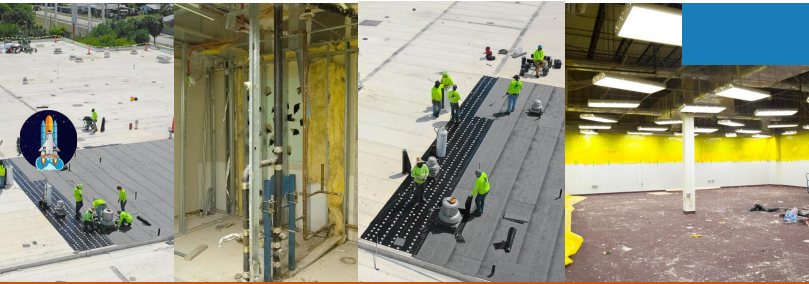

FEATURED PRIMARY RENOVATIONS

JAMES S. RICKARDS MIDDLE SCHOOL

Renovations are full steam ahead with multiple improvements currently in progress. Roofing, HVAC upgrades, fire sprinkler and fire alarm improvements, and media center renovations are all underway.

POMPANO BEACH MIDDLE SCHOOL

Contractors are keeping busy at Pompano Beach Middle School. The locker rooms have been gutted in preparation for renovations, ductwork is being replaced in multiple buildings, roofing repairs are being made, and all buildings are being repainted.